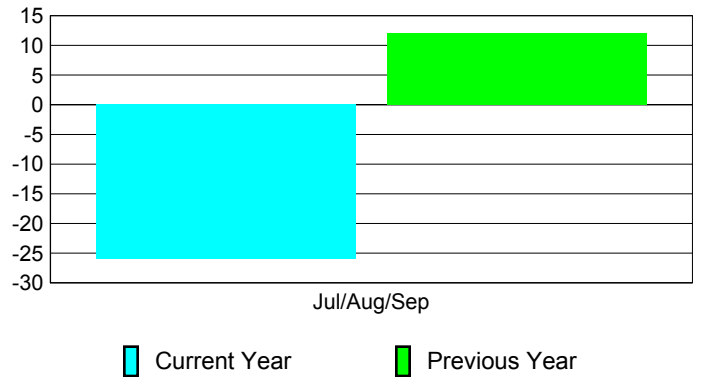

Comparison of Membership Gain/Loss

Current Year Compared to the Previous Year