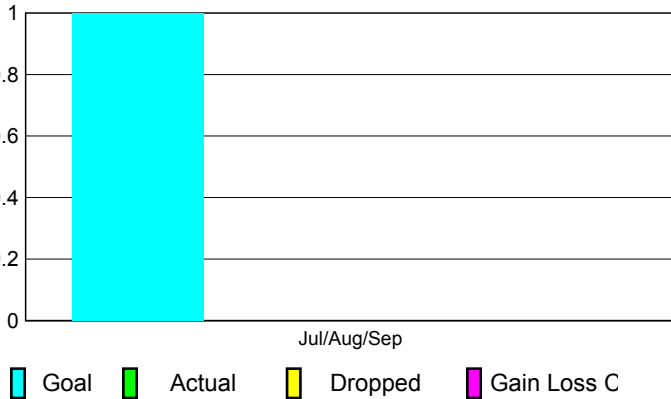

2010-2011 GMT Reports for District (or Undistricted) **District 115CS**

GMT: HOWARD PATRICK LEE

Location: PORTUGAL

GMT CA: 4

CLUBS

Club Results
2010-2011

Clubs
2009-2010

Month	New Club Goal	Actual New Clubs	Actual Dropped Clubs	Gain/Loss of Clubs	Gain/Loss of Clubs
Jul/Aug/Sep	1	0	0	0	0
Totals	1	0	0	0	0

Club Results 2010-2011

Goal, New, Dropped, Gain/Loss

Comparison of Club Gain/Loss

Current Year Compared to the Previous Year

YTD Status Quo Clubs 2010-2011

Status Quo Clubs Compared to Status Quo Members

MEMBERSHIP