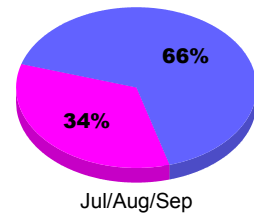

Membership Results
2010-2011

Membership
2009-2010

Month	Net Memb Goal	Actual New Memb	Actual Dropped Memb	Gain/Loss of Memb	Gain/Loss of Memb
Jul/Aug/Sep	33	18	-44	-26	12
Totals	33	18	-44	-26	12

Membership Results 2010-2011

Goal, New, Dropped, Gain/Loss

Comparison of Membership Gain/Loss

Current Year Compared to the Previous Year

Gender Comparison 2010-2011

Male Female