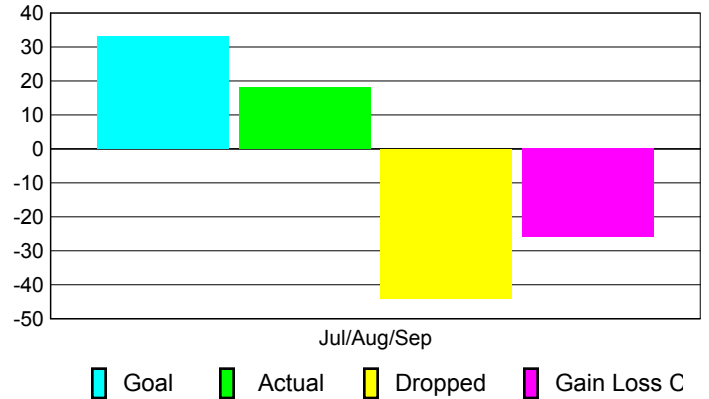

Membership Results 2010-2011

Goal, New, Dropped, Gain/Loss